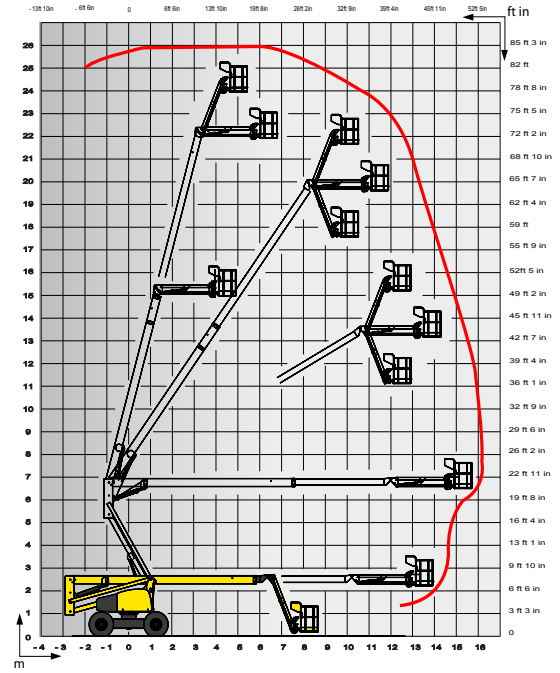

Optimal productivity

- Up to 4 simultaneous, proportional movements
- Optimal transport length

Excellent maneuverability in the tightest spaces

- Shortest turning radius
- No turret tailswing

Outstanding rough terrain driving features

- 4 wheel drive and 4 wheel steer
- Differential wheel lock
- 42 cm ground clearance

HA260 PX

ROUGH TERRAIN ARTICULATING BOOMS

TECHNICAL DATA

HA260 PX

Working height	25.6 m
Platform height	23.6 m
Horizontal outreach	16.2 m
Up and over clearance	6.76 m
Lift capacity	230 kg
F x G Platform size	1.8 x 0.8 m
A Length - stowed	12 m
H Transport length	9.5 m
B Width	2.38 m
C Height - stowed	2.71 m
Vertical jib rotation	140° (+70/-70)
Platform rotation	180° (+90/-90)
Turntable rotation	360°
Tailswing	0 m
Tailswing riser down	1.76 m
D Wheelbase	2.8 m
E Ground clearance	42 cm
Tilt	5°
Drive speed	0.5 - 4.5 km/h
Gradeability	40 %
Turning radius - outside	4.15 m
Tires - foam-filled	385/65-22.5
Power source	33.2 kW - 45.1 hp
Weight	15 890 kg

STANDARD EQUIPMENT

- 4 Wheel drive and steer
- Differential wheel lock increasing rough terrain capacity
- Proportional controls enhancing comfort and safety
- 4 simultaneous movements for highest productivity
- 230 kg (2 persons) load capacity
- Sound and light alarm for tilt and load
- Electric pump system and emergency descent
- 12 V battery / electrical control system
- Safe to use in winds up to 45 km/h – 28 mph
- Hourmeter
- Tow hooks